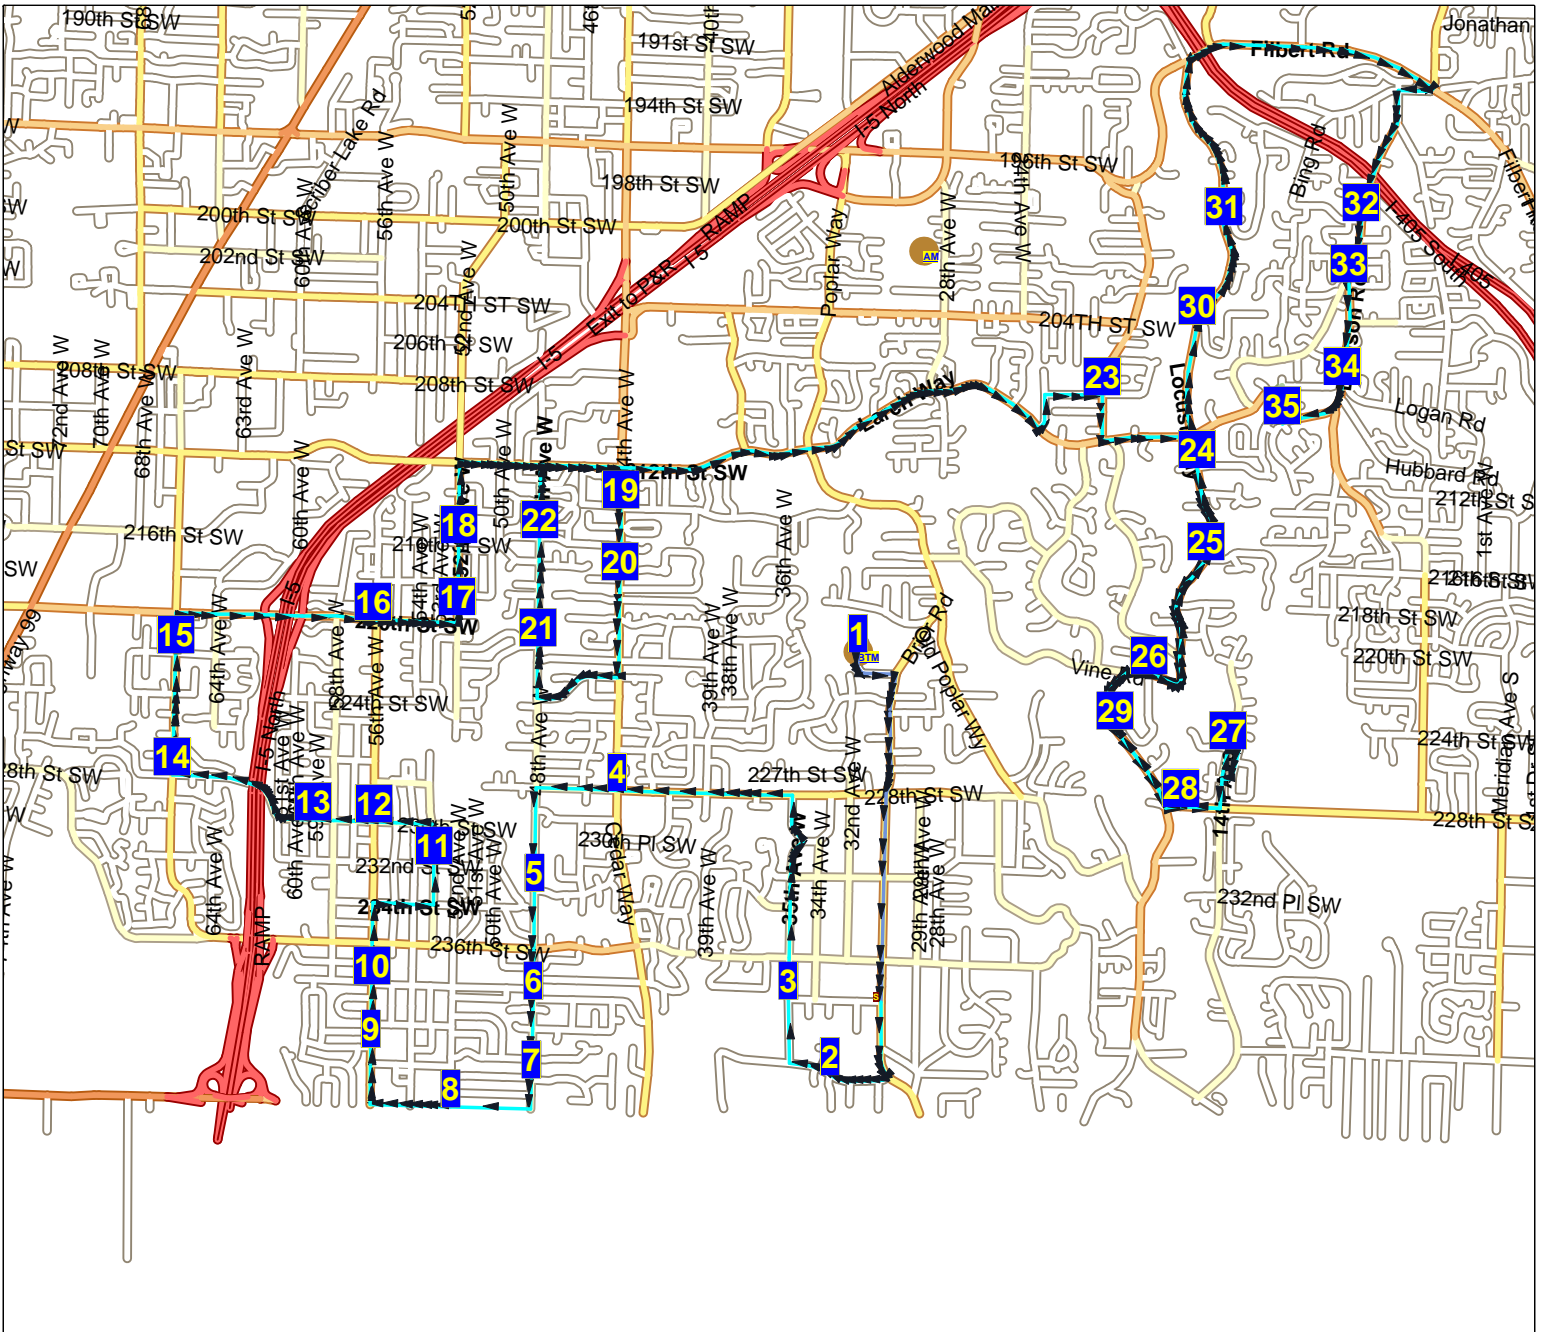

Edmonds School District 15 Route Map

Route: **369.040**
 Vehicle: **74**
 Anchor: **BTM**
 Depart Time: **4:30 PM**
 Dropoffs: **0**
 Distance: **20.39 mi.**

Desc: **BTM 4:30 ACTIVITY**
 Driver: **Blake, Jenee**
 Max Load: **0**
 End Time: **5:20 PM**
 Transfers On: **0**
 Transfers Off: **0**
 Days: **MTWHF Display Day:M**